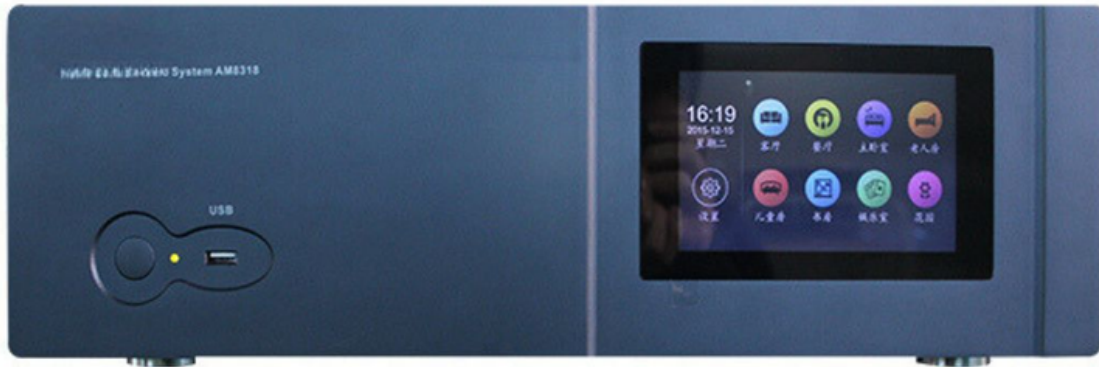

ConnexAV

CX-AM8318

8-72 Zones Audio Music System

The CX-AM8318 system is a collection of perfect, modernised multiroom audio systems. Aside from all the functionality of typical home audio, it comes with:

1. Different rooms can listen to different music programmes. For instance, if the elderly prefer traditional opera, they can play it in one room while the young listen to pop music in another.
2. Timer function allows you to schedule particular programmes ahead of time, such as setting an alarm to remind you to wake up on time.

AUX OUT	Stereo output: 775mV±100mV
Amplifier Output Protection	Output short circuit, overload, DC protection
Power Supply	AC220-240V/50-60Hz
Total Power	600W
Power Protection	AC220V/F4A
Package Dimensions (mm)	(L×W×H) 540×540×230
Dimensions (mm)	(L×W×H) 430×345×132
Gross Weight	19kg
Net Weight	14.6kg